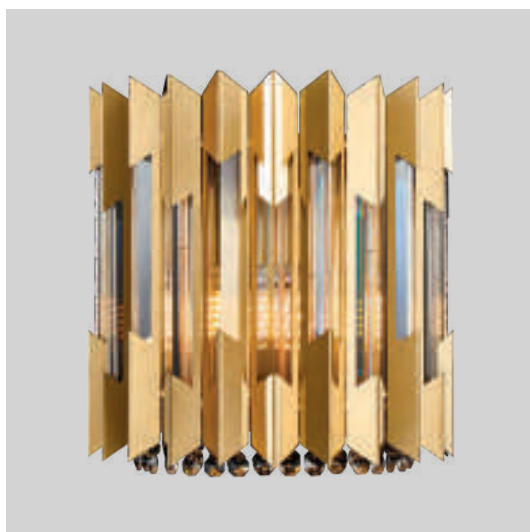

- ML0397
- ML0398

2xE14 max 10W LED
165x265x265mm