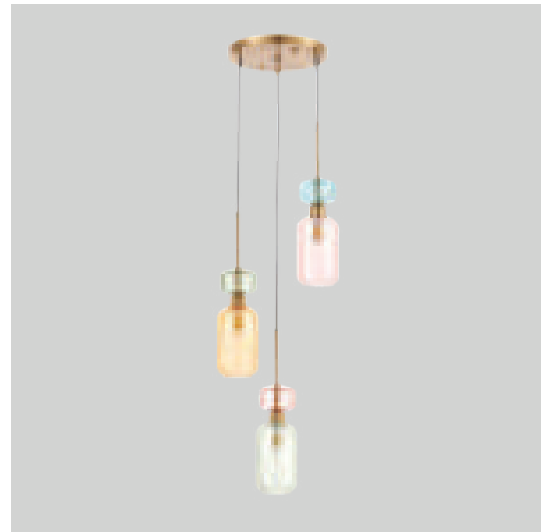

■ ML1825

3xE27 max 15W LED
380x380x510-1200mm