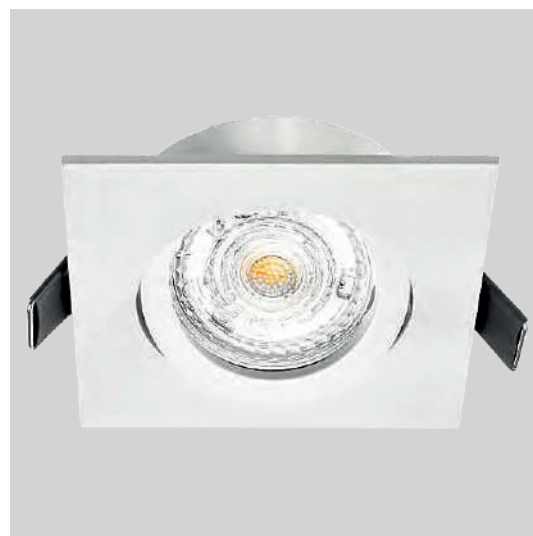

● CCT

LUNGO

■ MLP8910

1xT8 max 18W LED
1240x65x55mm

■ MLP8912

1xT8 max 18W LED
1240x65x200-900mm

- EKZ343
- EKZ336

max 10W LED
Ø83*23mm