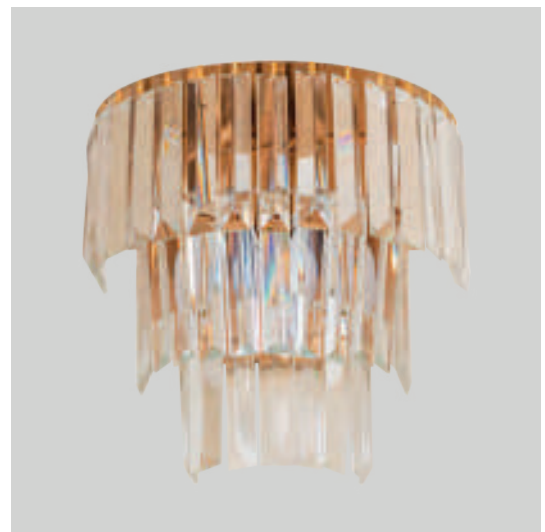

6xE14 max 10W LED
450x450x330mm

■ ML1024

9xE14 max 10W LED
600x600x400mm

■ ML1025

12xE14 max 10W LED
750x750x470mm

■ ML1495

2xE14 max 10W LED
270x170x270mm

- ML5991
- ML5992