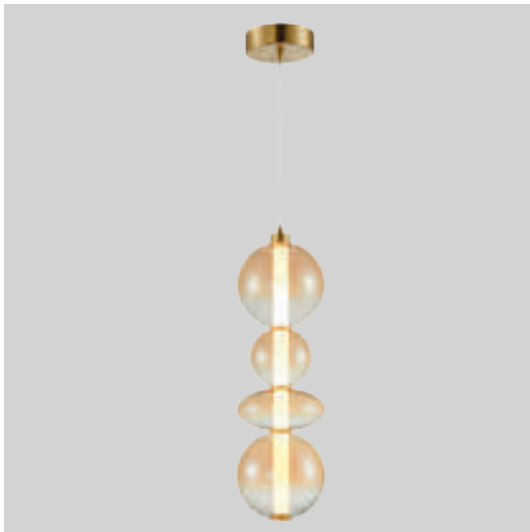

- ☒ ML0347
- ☒ ML0346
- ☐ ML0863

36W LED | 3000K | 2700lm
200x200x750-1850mm