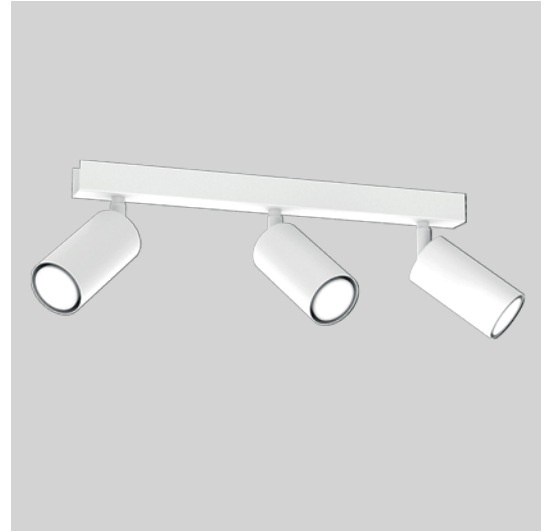

1xGU10 max 10W LED
55x55x400-900mm

- MLP8799
- MLP8792

3xGU10 max 10W LED
600x55x400-900mm

- MLP8793
- MLP8800

3xGU10 max 10W LED
300x300x400-900mm

HUDSON

- MLP8801
- MLP8794

1xGU10 max 10W LED
55x55x120mm