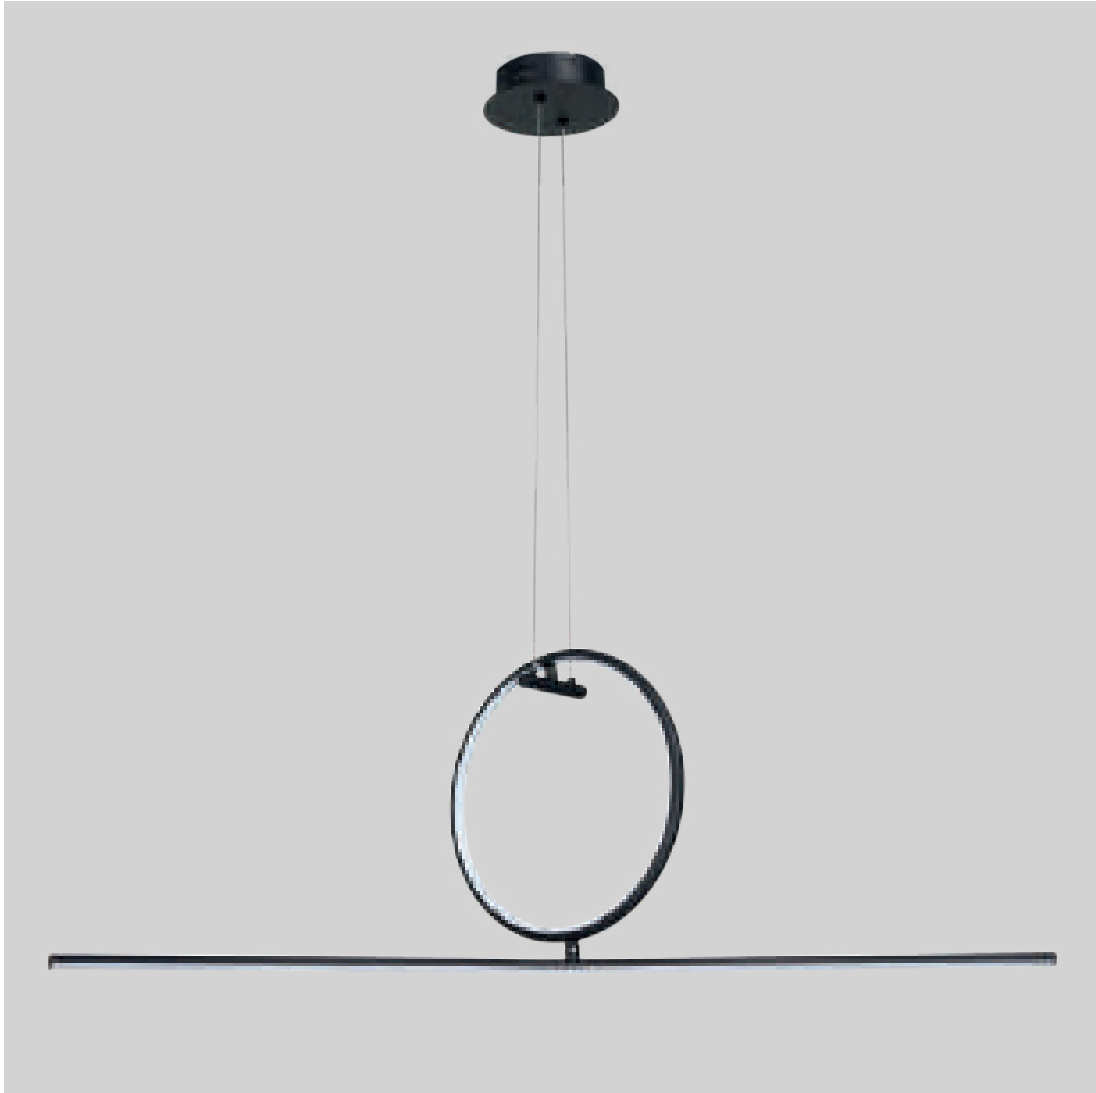

36W LED | 4000K | 2300lm
1200x200x500-1000mm

AMBAR

■ ML1584

35W LED | 4000K | 1500lm
1010x280x200-1200mm

VERTIGO

■ ML1576

54W LED | 4000K | 3300lm
1000x260x400-1000mm

FRAME

■ ML1046

42W LED | 4000K | 3000lm
1000x80x200-1000mm

DIRECT

■ ML2815

28W LED | 3000K | 1400lm
1000x300x400-1200mm

TWISTER

■ ML1189

56W LED | 4000K | 3700lm
1200x200x500-1000mm