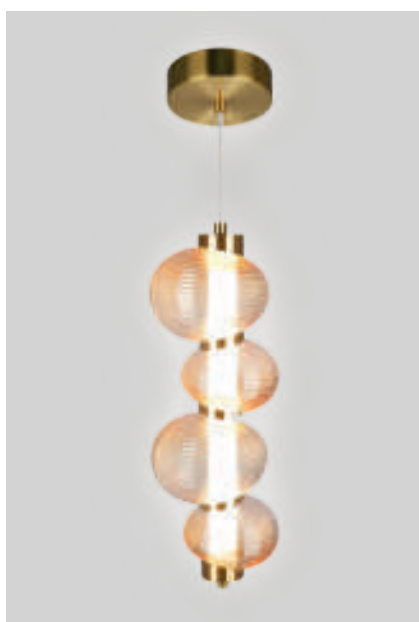

■ ML1422
■ ML1423

17W LED | 1200lm
160x160x610-1810mm

- ML1426
- ML1427

32W LED | 2250lm
970x140x300-1235mm

BOLLA

- ML1429
- ML1428

36W LED | 2500lm
795x140x520-1520mm

- ML1430
- ML1431