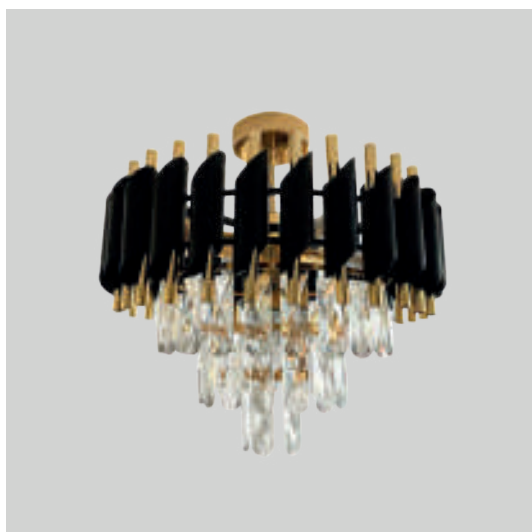

■ ML2518

10xE14 max 10W LED
780x280x500-850mm

■ ML2582

7xE14 max 10W LED
480x480x500-850mm

CRISTAL

■ ML2562

5xE14 max 10W LED
380x380x380mm

■ ML2412