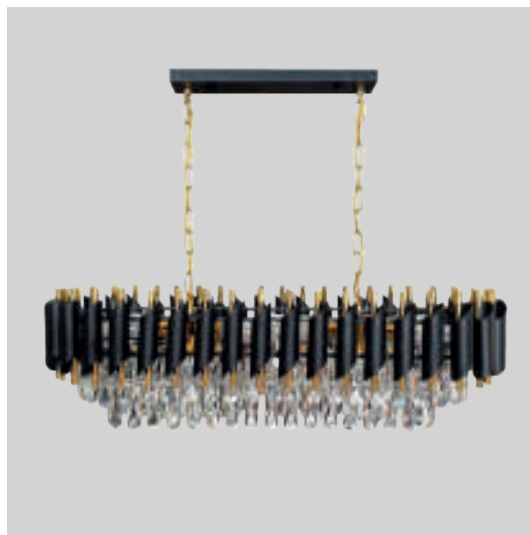

- ML0393
- ML0394

7xE14 max 10W LED
420x420x420-1200mm

- ML0397
- ML0398

2xE14 max 10W LED
165x265x265mm

- ML0396
- ML0395

12xE14 max 10W LED
540x540x540-1200mm

■ ML2519
■ ML1634

5xE14 max 10W LED
380x380x500-850mm