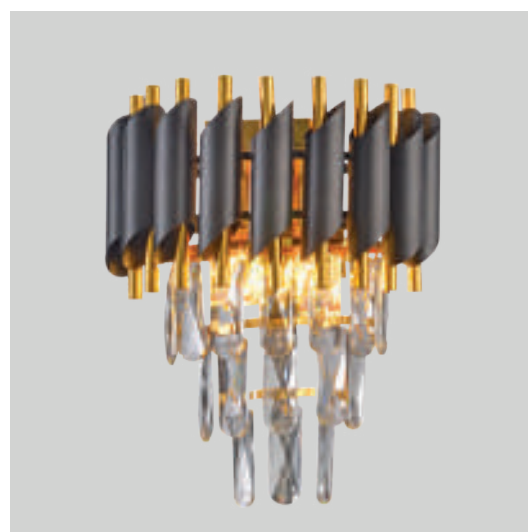

■ ML2518

10xE14 max 10W LED
780x280x500-850mm

■ ML2582

7xE14 max 10W LED
480x480x500-850mm

CRISTAL

■ ML2562

5xE14 max 10W LED
380x380x380mm

■ ML2412