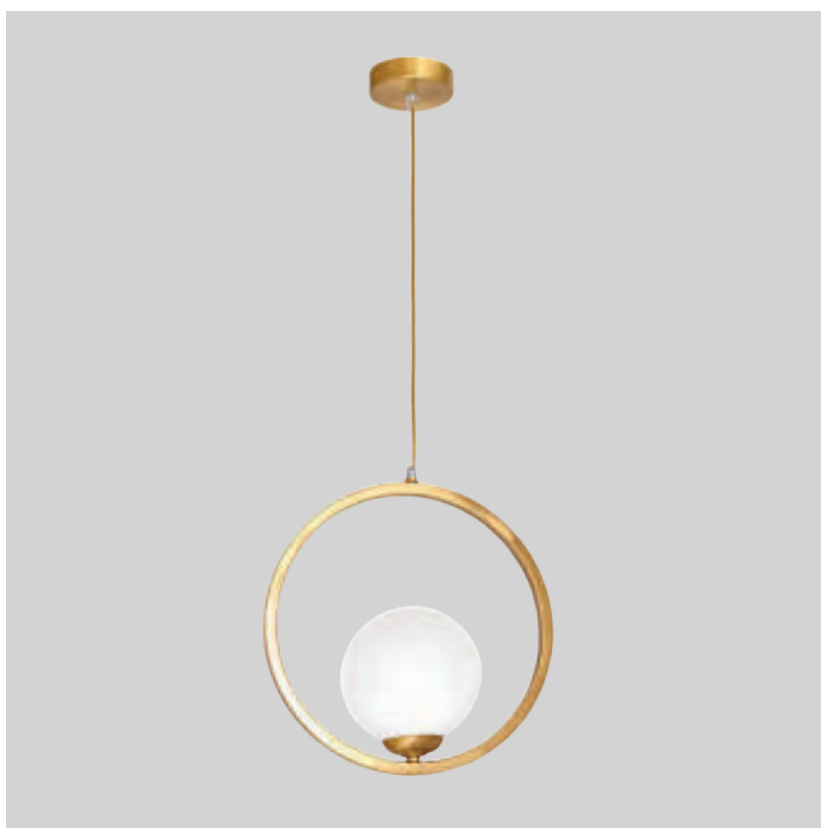

CREMA

■ MLP2814

3xE14 max 10W LED
300x300x400-1000mm

■ MLP2812

1xE14 max 10W LED
100x100x400-1000mm

VIENNA

■ MLP5573

1xE14 max 10W LED
300x140x300-1000mm